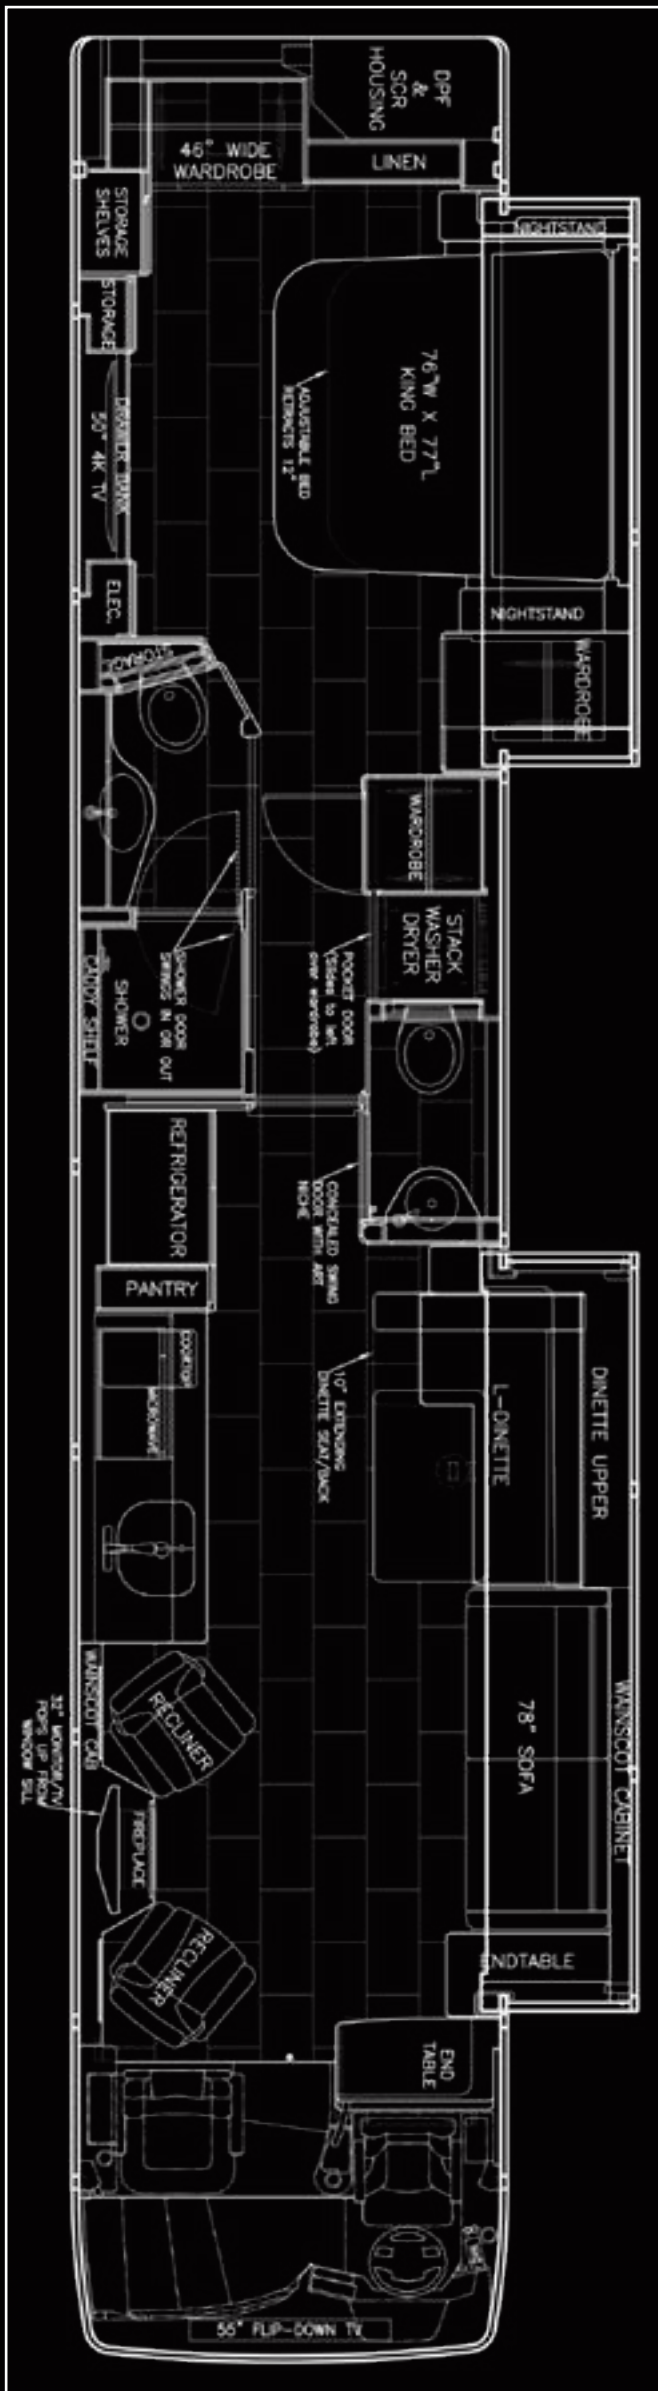

Marathon Coach Retail Invoice

Production Number: 1375 H3-2S

V.I.N: 2PCVS3491NC721308

Year: 2024

**2024 Marathon Coach
#1375 H3-45 Double Slide**

PREVOST 45' H3-45 W/ DRIVERS A/C & DOUBLE SLIDE

Prevost Shell Standard Equipment:

Total Prevost Shell: \$596,866.00

MARATHON COACH JAMAICA (H2-J) MID FULL BATH AND A HALF WITH REAR WALK-IN

FURNITURE:

One Sofa with Two Leather Recliners

DINETTE STYLE:

L-Shaped Leather Dinette

CABINET COLOR:

"Iconic Maple" (Textured) Cabinets
with "White Ash" (Matte) Walls

COUNTER COLOR:

"Monte Amiata" (Satin) with
Infinity Edge

STANDARD CONVERSION EQUIPMENT

- Marathon's Exclusive TECHLINK "Intelligent" Electrical System
- Illuminated, Re-programmable Status Indicating Switch Groups
- Streaming Video Capabilities
- Dedicated Video Sources at Individual TV's
- 50" LED Backlit LCD in the Salon, 50" LED Backlit LCD in the Bedroom
- Crestron Controls w/ Smart Graphics & Surround Sound
- Girard Automatic Awning Package with Fairings
- Temperature Sensing Shower Valve
- 41,000 BTU Variable Speed Hydronic Heater with Four Heat Exchanger Throughout Coach
- 20 KW Diesel Generator with Auto-Gen & Pressure Regulated Air Bag Mounts
- FREEDOM PLUS -- Marathon's Exclusive Pre-Connected Sewer Hose System
- Four 15,000 BTU Roof Air Conditioners with Heat Strips

Total Options

\$70,597.00

Designers Choice Conversion

\$2,137,523.00

GRAND TOTAL RETAIL

\$2,804,986.00