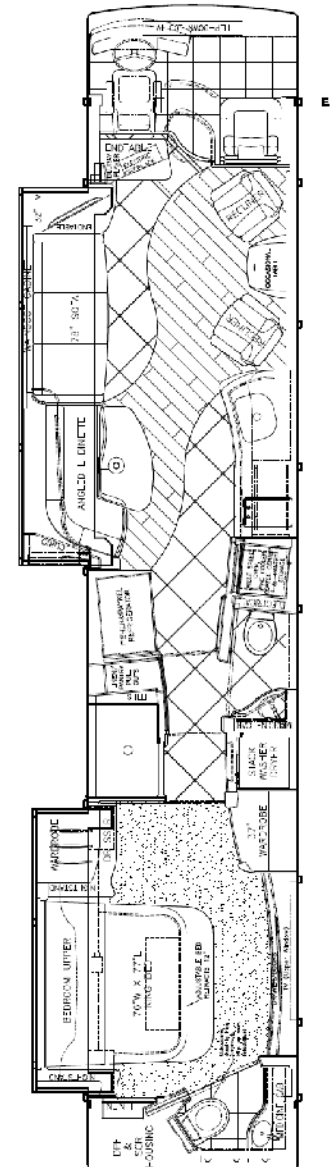

Interior Colors:
Floorplan: MALIBU BATH AND A HALF
Bed Arrangement: CROSS KING
Cabinet Color: TUSCAN OLIVEWOOD
Counter Color: RAFFIA & TEMPEST RADIANCE
Carpet Color: DORADO

ADD'L INFO AVAILABLE AT
WWW.MARATHONCOACH.COM

Equipment Listing

<u>Interior</u>	<u>Exterior</u>
LEATHER PILOT & COPILOT CHAIRS	CUSTOM PAINT SCHEME
4K COCKPIT/SALON TV	FOUR ROOF AIR CONDITIONERS
WOOD & STONE FLOORS SALON & GALLEY	EXPEL FRONT PROTECTIVE SHIELD
FABRIC SLEEPER SOFA	GROUND EFFECTS LIGHTING
SMALL OCCASIONAL TABLE	GIRARD AWNING PACKAGE
TV IN SLIDE ROOM CURIO CABINET	RAMCO SIDE VIEW MIRRORS
FIREPLACE INSERT	BACK UP CAMERA
CONVECTION/MICROWAVE	SIDE VIEW CAMERAS
DISH WASHER DRAWER	INTERCOM/CAMERA AT FRONT DOOR
L-SHAPED DINETTE	IN MOTION SATELLITE
INDUCTION COOK TOP	TOW PACKAGE
REFRIGERATOR FREEZER COMBO	
APPLIANCE DREAM CENTER	
COFFEE MAKER	
STEAM OVEN	
WINE COOLER	
FULL BATH WITH SHOWER	
CARPET FLOOR IN MASTER SUITE	
4K TV IN MASTER SUITE	
REAR HALF BATH	
HEATED FLOOR FOR TILE FLOORING ONLY	
CRESTRON AUDIO/VIDEO CONTROL	
IPAD CONTROL IN SALON & BEDROOM	
TECHLINK ELECTRICAL SYSTEM	

Underbelly

20 KW GENERATOR
ELECTRIC BAY DOOR LOCKS
AMTICO VINYL BAY FLOORS
ENTERTAINMENT BAY
4K TV WITH SPEAKER BAR
PLUMBING BAY WITH WASH
TWO 4000 WATT INVERTERS
FREEDOM PLUS SEWER SYSTEM

Tank Capacities

FUEL CAPACITY	235 GALLONS	FRESH TANK CAPACITY	165 GALLONS
LP GAS CAPACITY		GREY TANK CAPACITY	94 GALLONS
		BLACK TANK CAPACITY	60 GALLONS

All Prices And Options Are Subject To Change Without Notice.
Although We Try To Provide Accurate Information, It Is Not Guaranteed. Equipment Important To The Customer Should Be Personally Verified.