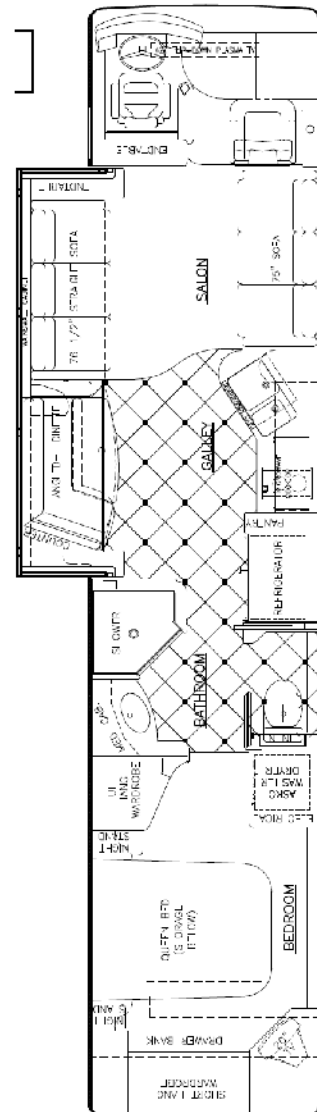

O. T. R./ Drivers A C: DRIVERS A/C

Tires: MICHELIN

Exterior Colors: BLACK WITH WET SAND AND CARAMEL

Interior Specs

Interior Colors: CHOCOLATE AND PRALINE

Floorplan: [P] CENTER AISLE

Bed Arrangement: CROSS QUEEN BED

Cabinet Color: "CASHMERE BIRDSEYE"

Counter Color: "BISCOTTI"

Carpet Color: "SEMOLINA" WITH ACCENTS

ADD'L INFO AVAILABLE AT
WWW.MARATHONCOACH.COM

Equipment Listing

Interior

LEATHER SOFA W/FABRIC BACKS

ONE LEATHER RECLINER

L-SHAPED LEATHER DINETTE

PRIVATE WATER CLOSET

TECHLINK ELECTRICAL SYSTEM

CRESTRON CONTROL SYSTEM

MARBLE FLOORING THROUGHOUT

MARBLE SLAB ENTRANCE STEPS

AMANA REFRIGERATOR

GAGGENAU COOKTOP

ASKO STACK WASHER DRYER

FISHER PAYKEL DISH DRAWER

GE ADVANTIUM MICROWAVE

TEMP CONTROL SHOWER FIXTURE

46" SAMSUNG LED TV

CLARION AM/FM STEREO

SATELLITE RADIO

ALPINE DVD GPS MAPPING

FRONT CAP UPDATE

DVD PLAYER

PIONEER SURROUND SOUND

WAINSWALL STORAGE IN THE BEDROOM

ELECTRIC WINDOW SHADES

SCULPTED OVERLAID CEILING

POLISHED LAMINATE CABINETS

Exterior

SALON SLIDE OUT

STAINLESS STEEL SIDE PANELS

STAINLESS STEEL RUB RAILS

GIRARD AWNING PACKAGE

SOLAR CELL FOR GENERATOR BATTERY

KVH IN MOTION SATELLITE DISH

HADLEY AIR HORNS

RAMCO MIRRORS WITH EXTENSIONS

BACKUP CAMERA

Underbelly

CARPETED, INSULATED STORAGE BAYS

20 KW KOHLER GENERATOR

ONE 110V WATER PUMP

40,000 BTU WEBASTO

TWO TRACE 4000W INVERTERS

THREE ROOF A/C UNITS

TWO 10.5 GALLON WATER HEATERS

Tank Capacities

FUEL CAPACITY

FRESH TANK CAPACITY

GREY TANK CAPACITY

LP GAS CAPACITY

BLACK TANK CAPACITY

All Prices And Options Are Subject To Change Without Notice.
Although We Try To Provide Accurate Information, It Is Not Guaranteed. Equipment Important To The Customer Should Be Personally Verified.