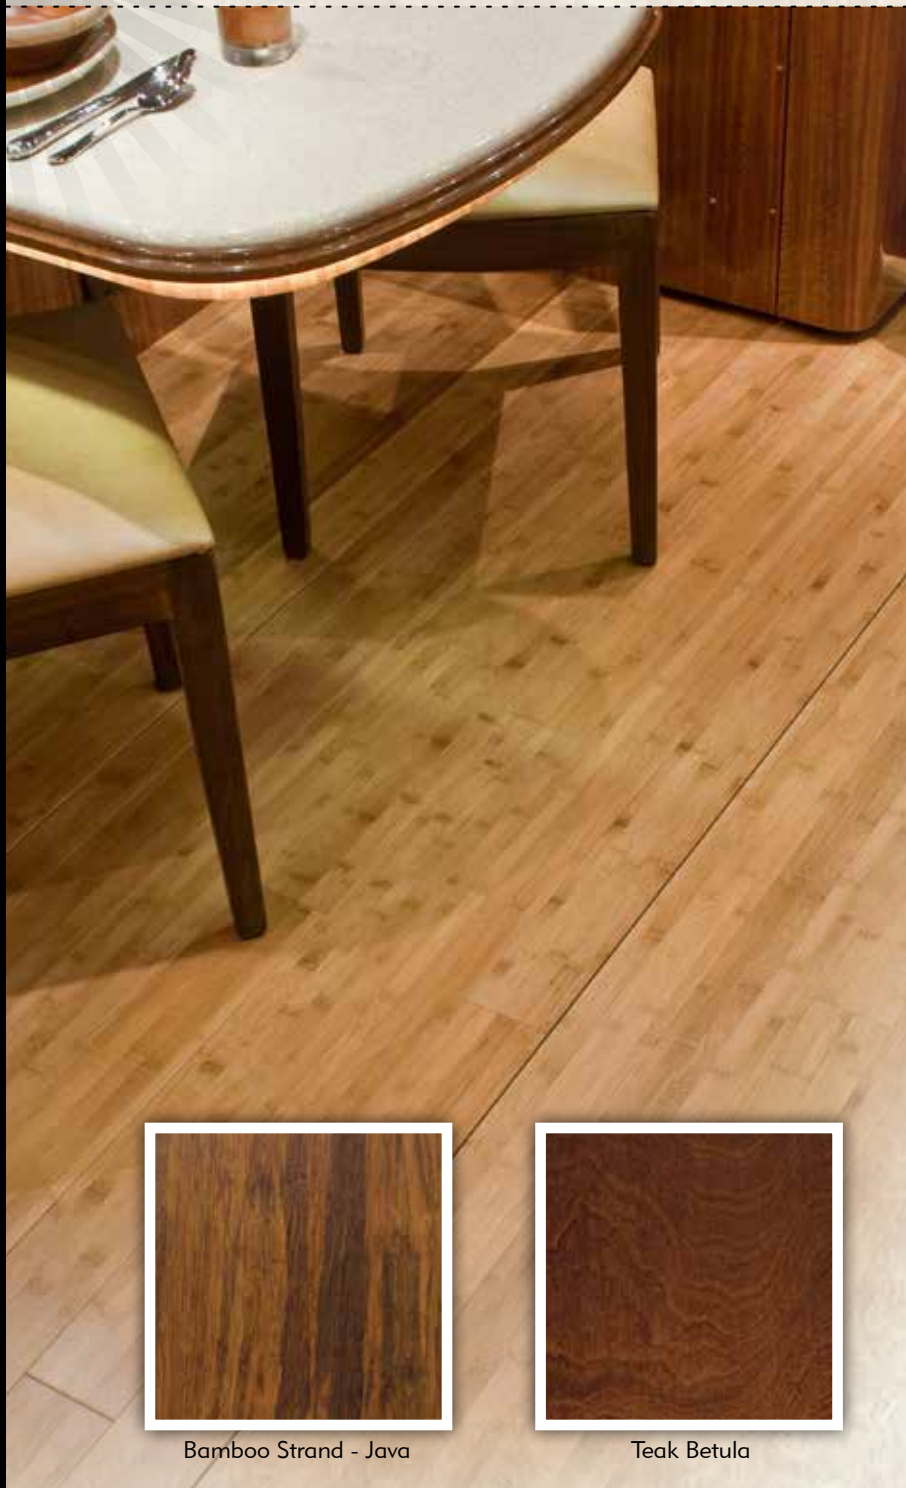

## HOURS

7am - 4pm

Visit Us Online at: [www.marathoncoach.com](http://www.marathoncoach.com)

HANDY INFORMATION FOR YOUR STAY AT THE MARATHON COACH SERVICE DEPARTMENT

Bamboo Strand - Java

Teak Betula

Bamboo Strand - Chocolate